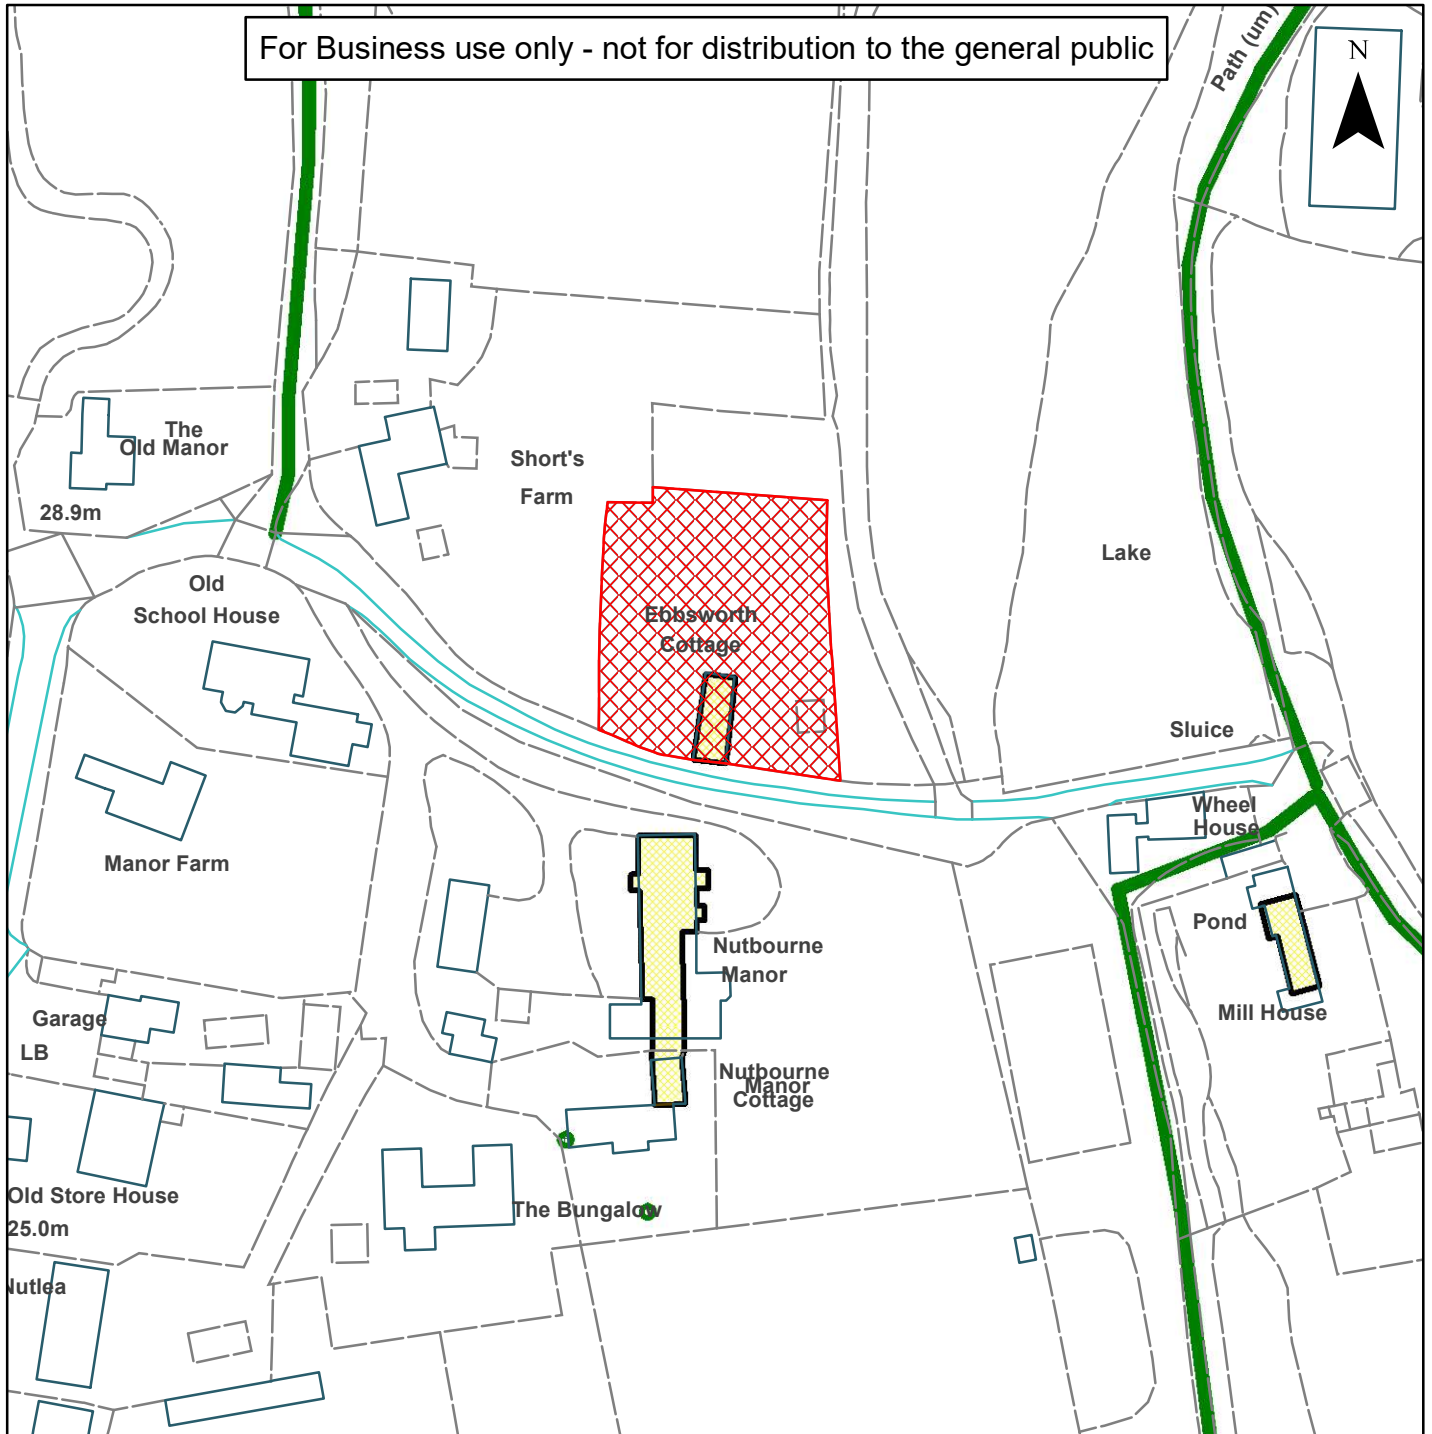

08) DC/21/2802

Ebbsworth Cottage, The Street, Nutbourne, Pulborough, West Sussex, RH20 2HE

Horsham District Council

For Business use only - not for distribution to the general public

Scale: 1:1,250

Reproduced by permission of Ordnance Survey map on behalf of HMSO. © Crown copyright and database rights (2019). Ordnance Survey Licence.100023865